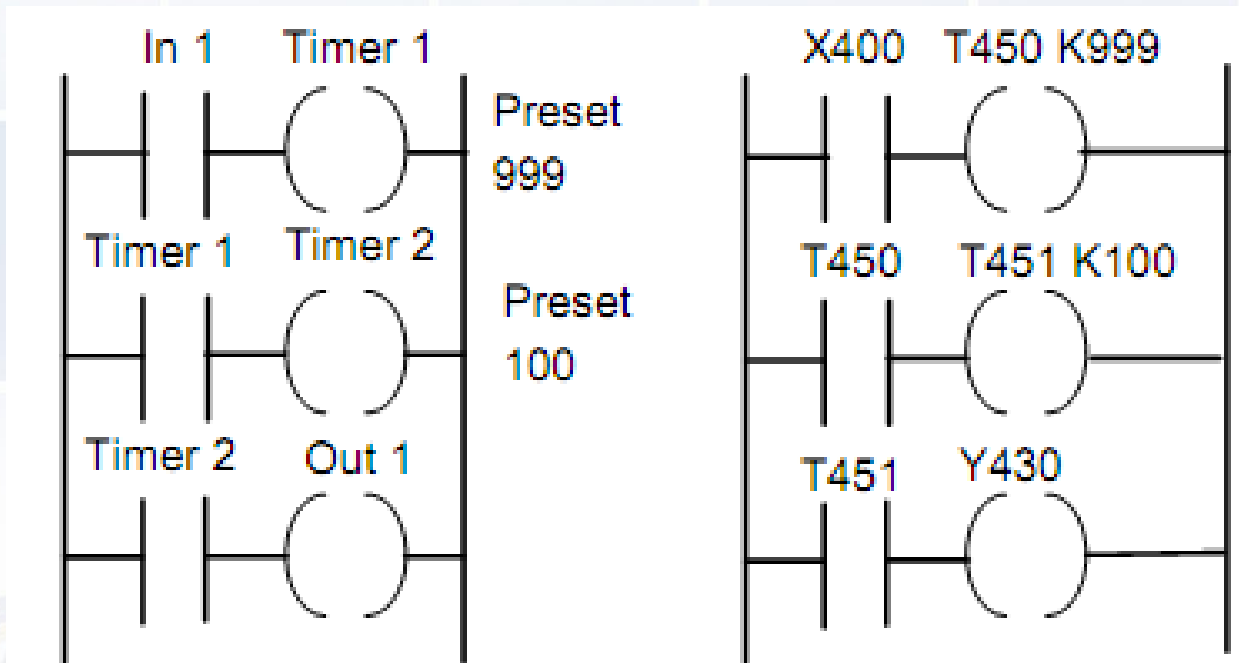

# Timers can be start three outputs

- Cascaded Timers

- Off Delay timers

Siemens