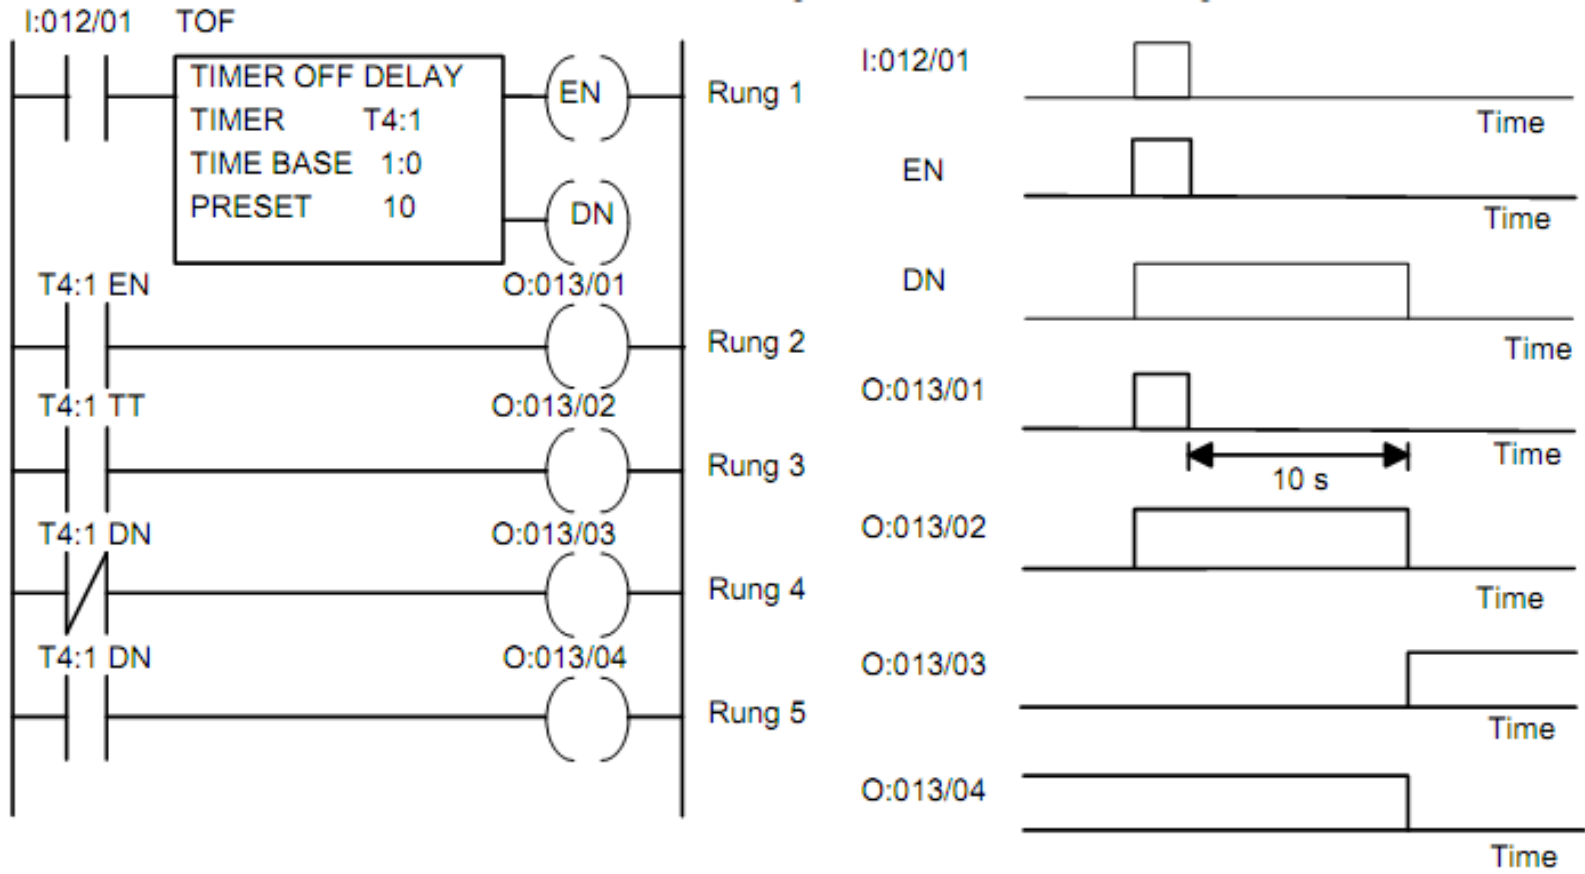

# Timers can be start three outputs

- Cascaded Timers

- Off Delay timers

Siemens