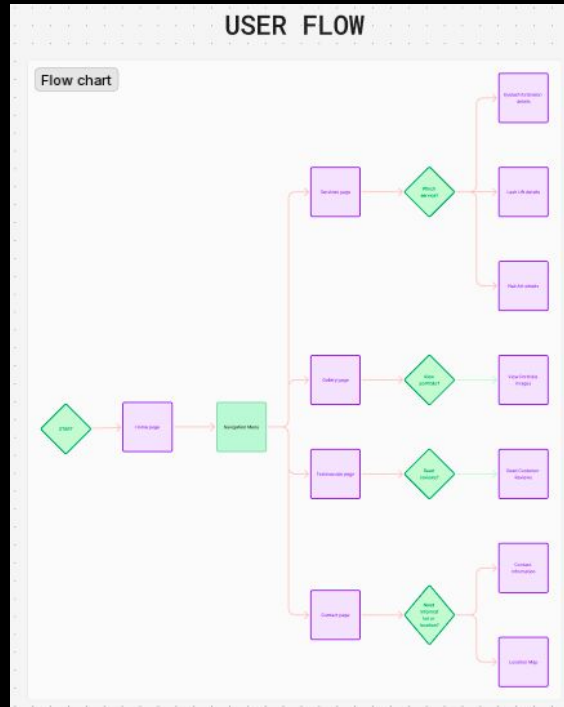

NADYA NAURA RAHMAISYA