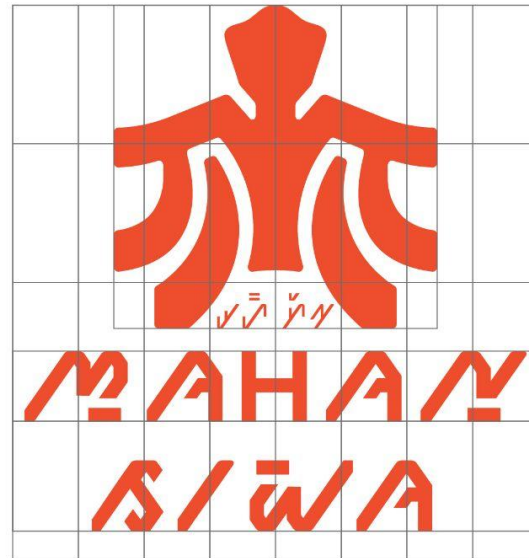

# PREVIEW DIGITALISASI LOGO & GRID SYSTEM

Observasi  
Product

20 Sketch  
Logo

Acc 10 Sketch +  
30 Variant Sketch

30 Variant Sketch  
Acc 10 Sketch

10 Sketch Acc 5  
Sketch + 3 Digital

MAHAR  
S/WA

= V  
V V Y Y

TACO

Melanjutkan membuat grid logo