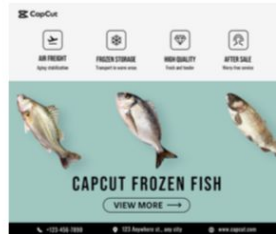

COLOUR

COLOUR

Skema warna berbeda yang tepat diperlukan untuk konten dan gaya templat yang berbeda. Harap hindari saturasi, kecerahan, kontras, dan filter yang berlebihan.

✓ TERLIHAT CLEAN DAN SEPADAN