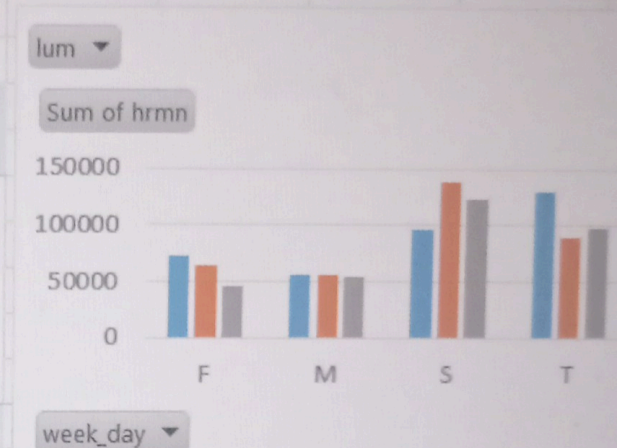

Alignment: Wrap Text, Merge & Center, Alignment icons

Number: \$, %, 00, 0.0 icons

Conditional Formatting: Normal, Neutral, Table

lum	(All)			
Sum of hrnm	Column Labels			
Row Labels	Minor	Moderate	Severe	Grand Total
F	72605	64830	45564	182999
M	56270	56767	54788	167825
S	95944	139108	123003	358055
T	131025	89291	97583	317899
W	50720	47716	49670	148106
<b>Grand Total</b>	<b>406564</b>	<b>397712</b>	<b>370608</b>	<b>1174884</b>

**week\_day** (F, M, S, T, W)

**severity** (Minor, Moderate, Severe)

**hrnm** (1, 4, 6, 7, 10)

**lum** (Daylight, Night, Twilight)