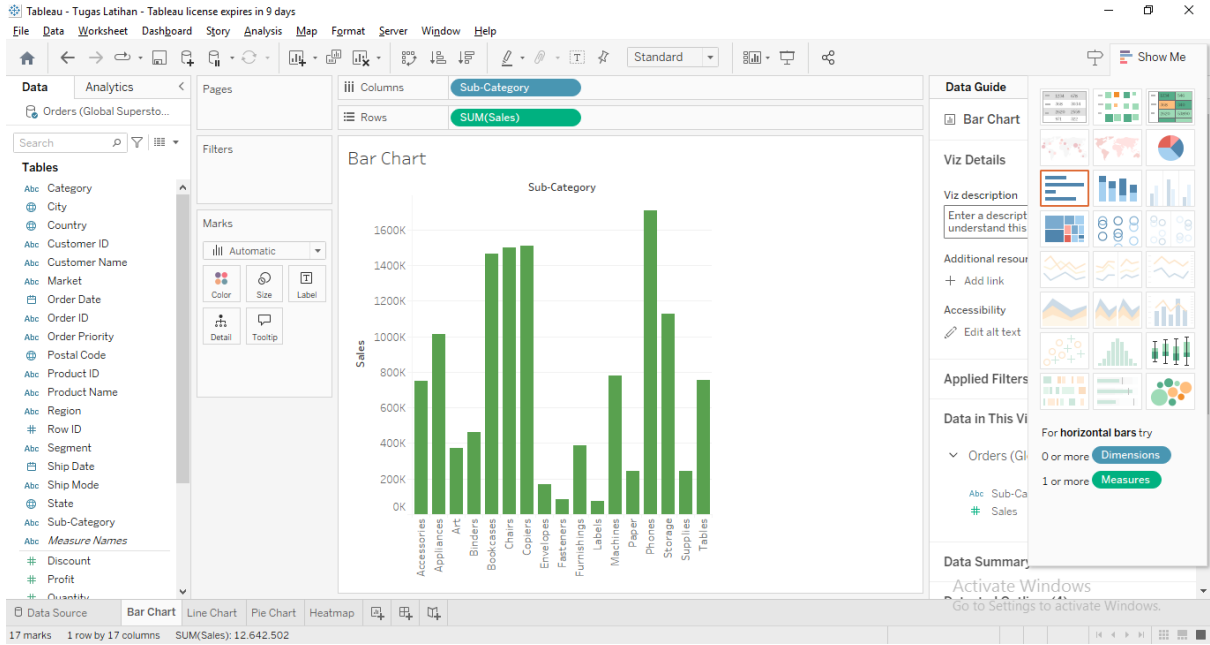

NAMA : FEBRYAN KUNCORO
 NPM : 2311059007P
 KELAS : 7SIS1
 MATA KULIAH : TEKNIK VISUALISASI

Tableau - Tugas Latihan - Tableau license expires in 9 days

File Data Worksheet Dashboard Story Analysis Map Format Server Window Help

Orders (Global Supersto...)

Search

Tables

- Category
- City
- Country
- Customer ID
- Customer Name
- Market
- Order Date
- Order ID
- Order Priority
- Postal Code
- Product ID
- Product Name
- Region
- Row ID
- Segment
- Ship Date
- Ship Mode
- State
- Sub-Category
- Measure Names
- Discount
- Profit
- Quantity

Filters

Marks

Square

Color Size Label

Detail Tooltip

SUM(Quantity)

SUM(Quantity)

Heatmap