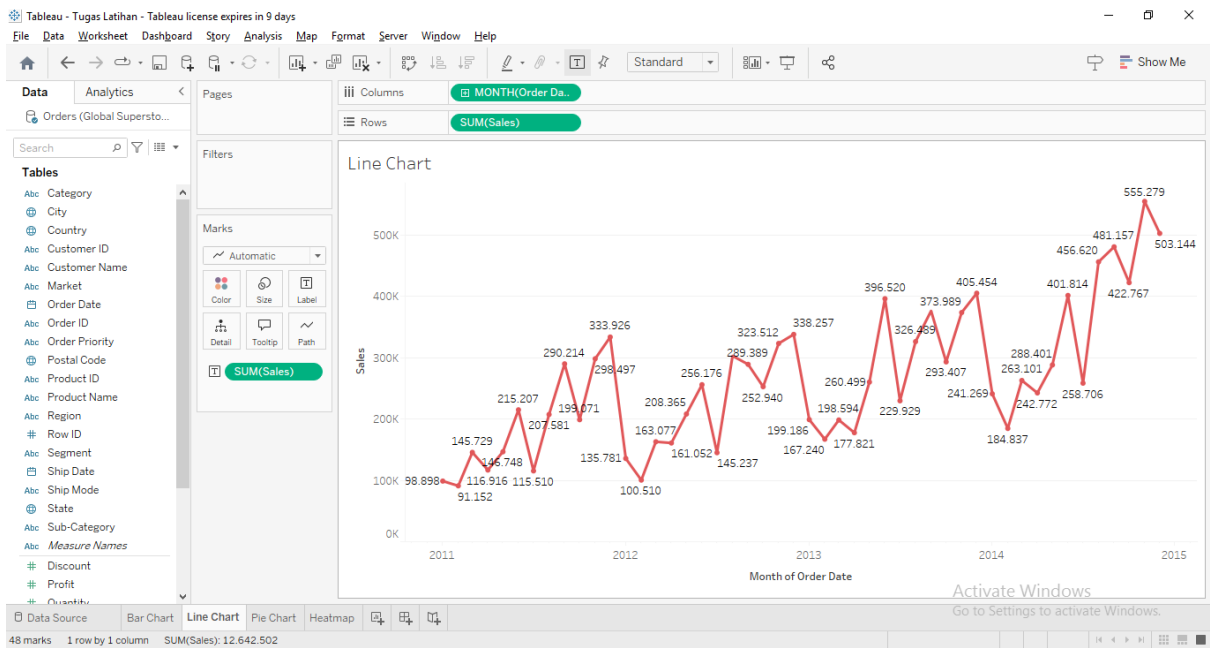

NAMA : FEBRYAN KUNCORO
 NPM : 2311059007P
 KELAS : 7SIS1
 MATA KULIAH : TEKNIK VISUALISASI

Tableau - Tugas Latihan - Tableau license expires in 9 days

File Data Worksheet Dashboard Story Analysis Map Format Server Window Help

Orders (Global Supersto...)

Search

Tables

- Category
- City
- Country
- Customer ID
- Customer Name
- Market
- Order Date
- Order ID
- Order Priority
- Postal Code
- Product ID
- Product Name
- Region
- Row ID
- Segment
- Ship Date
- Ship Mode
- State
- Sub-Category
- Measure Names
- Discount
- Profit
- Quantity

Filters

Marks

Square

Color Size Label

Detail Tooltip

SUM(Quantity)

SUM(Quantity)

Heatmap