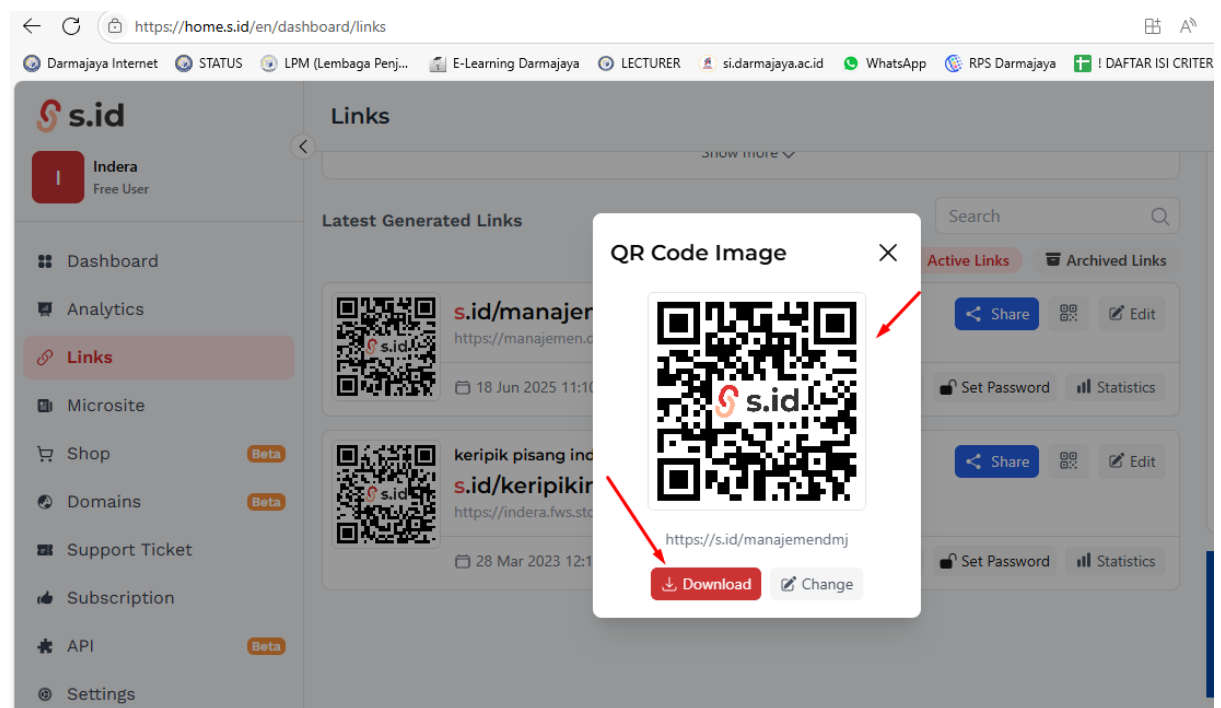

s.id Indera Free User

Dashboard Analytics **Links** Microsite Shop Beta Domains Beta Support Ticket Subscription API Beta Settings

Links show more

Latest Generated Links Search

Active Links Archived Links

Edit Link

Title
My Link

Short URL
s.id/ manajemendmi

Changing links also change QR code information. 4 Quota left

Original URL
https://manajemen.darmajaya.ac.id/

Archive

Cancel Save

Hasil Output Download QR CODE dari s.id