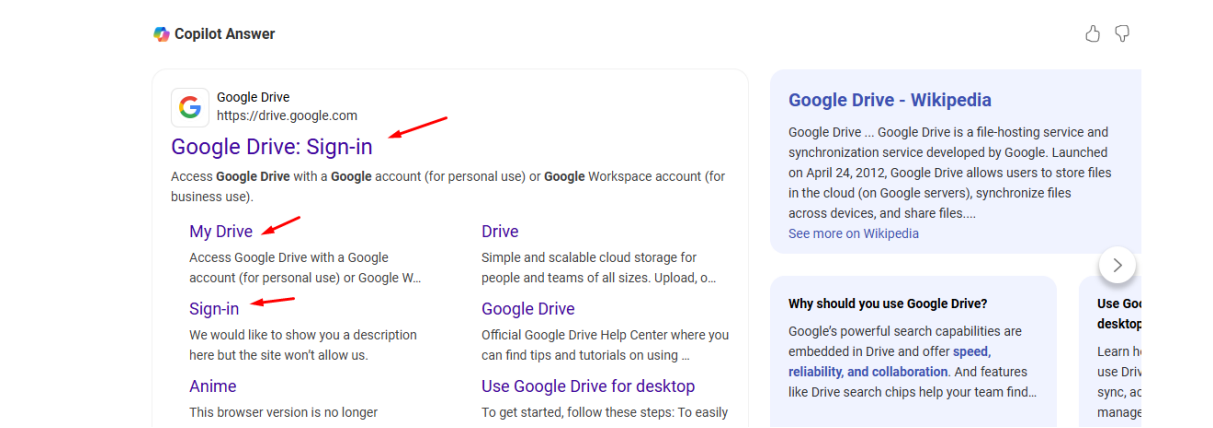

Membuat google sites

https://drive.google.com/drive/my-drive

Darmajaya Internet STATUS LPM (Lembaga Penj... E-Learning Darmajaya LECTURER si.darmajaya.ac.id WhatsApp RPS Da

Drive

Saya ▾

Folder baru (Alt+C kemudian F)
 Upload file (Alt+C kemudian U)
 Upload folder (Alt+C kemudian I)