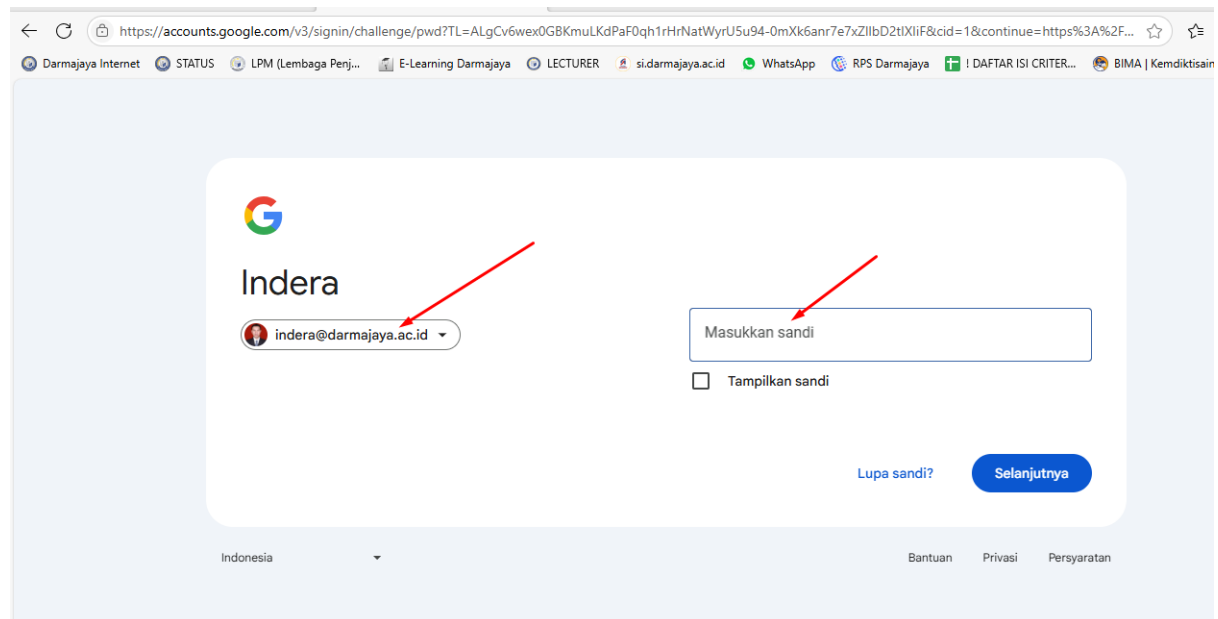

Membuat google sites

https://drive.google.com/drive/my-drive

Darmajaya Internet STATUS LPM (Lembaga Penj... E-Learning Darmajaya LECTURER si.darmajaya.ac.id WhatsApp RPS Da

Drive

Saya ▾

Folder baru (Alt+C kemudian F)
 Upload file (Alt+C kemudian U)
 Upload folder (Alt+C kemudian I)