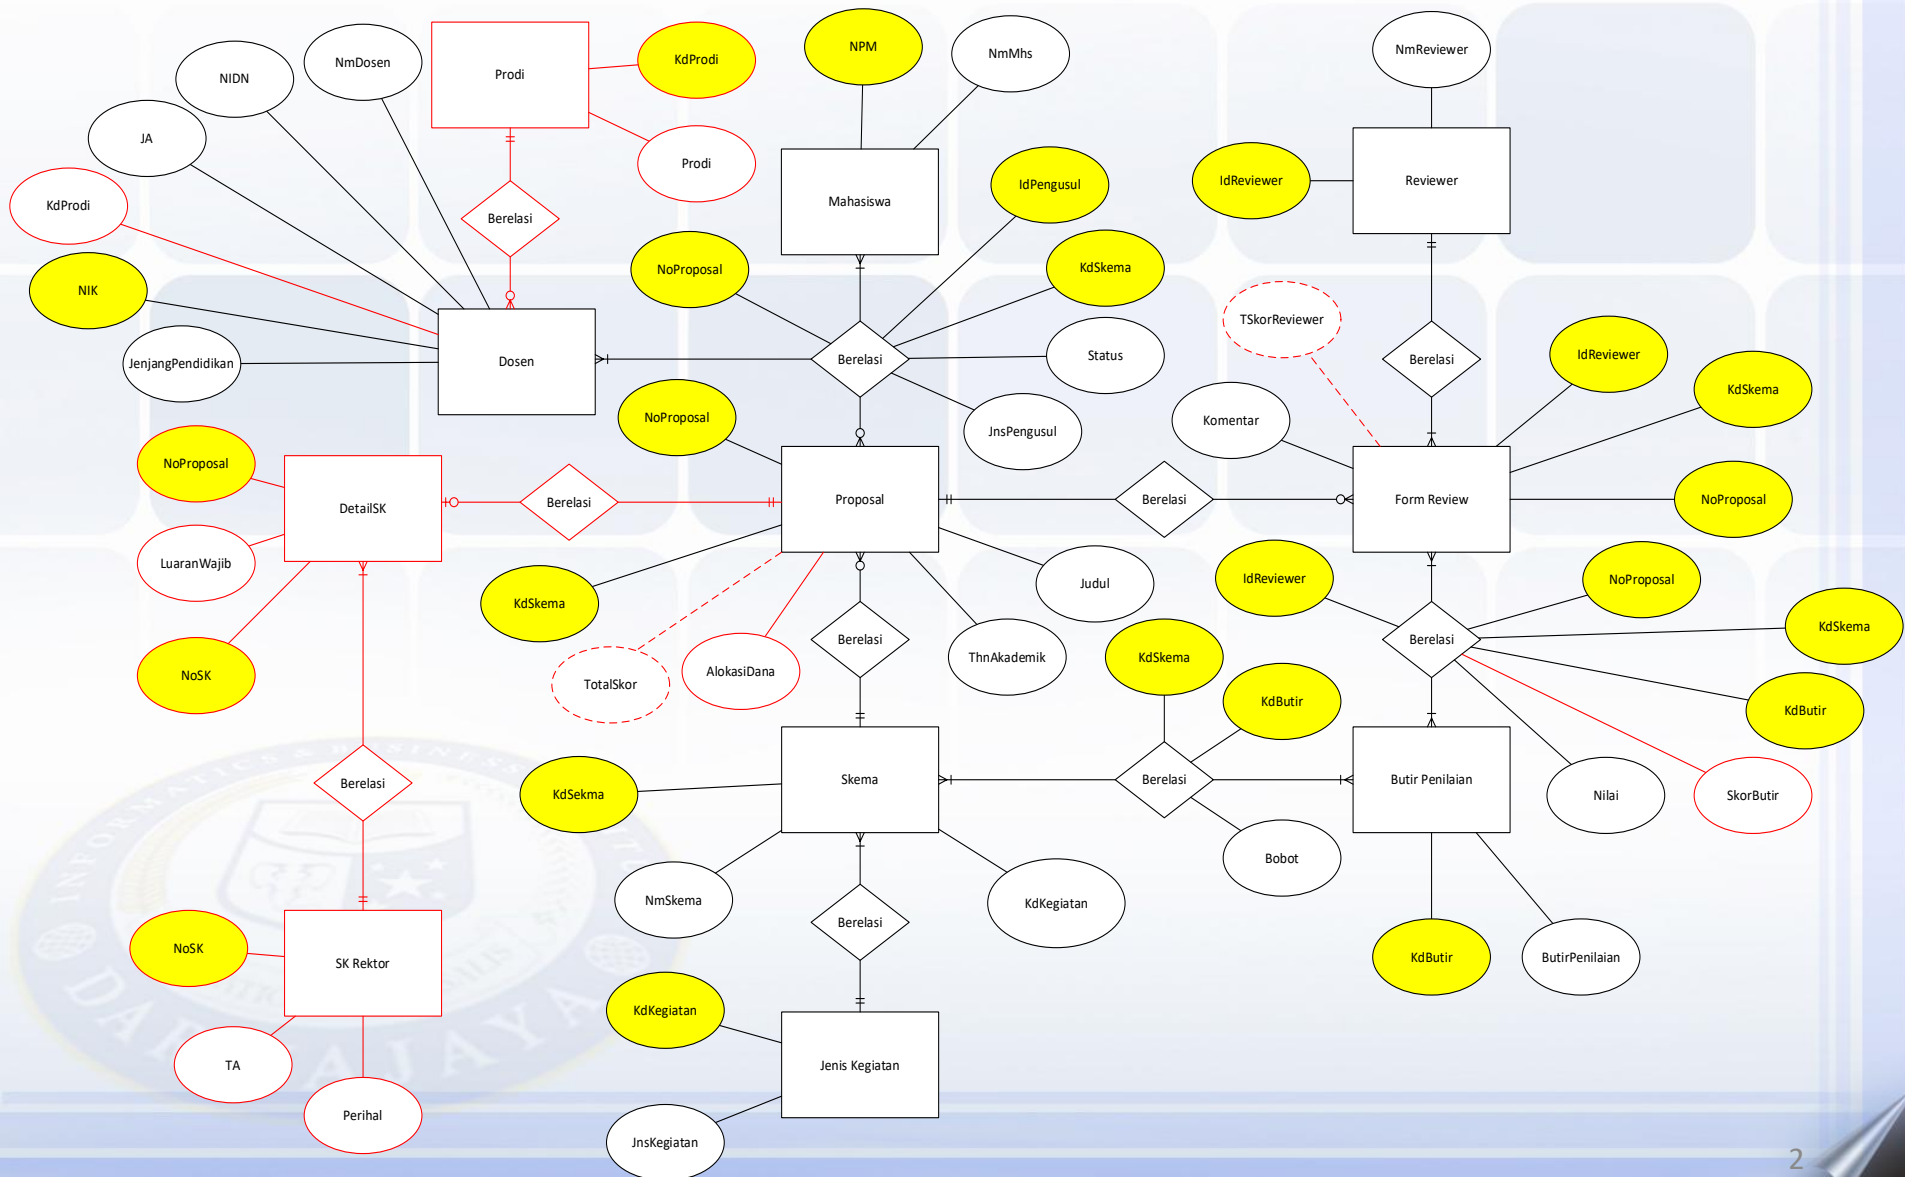

# Studi Kasus

# Desain Logika Program

## Modul Delete Data Master Dosen